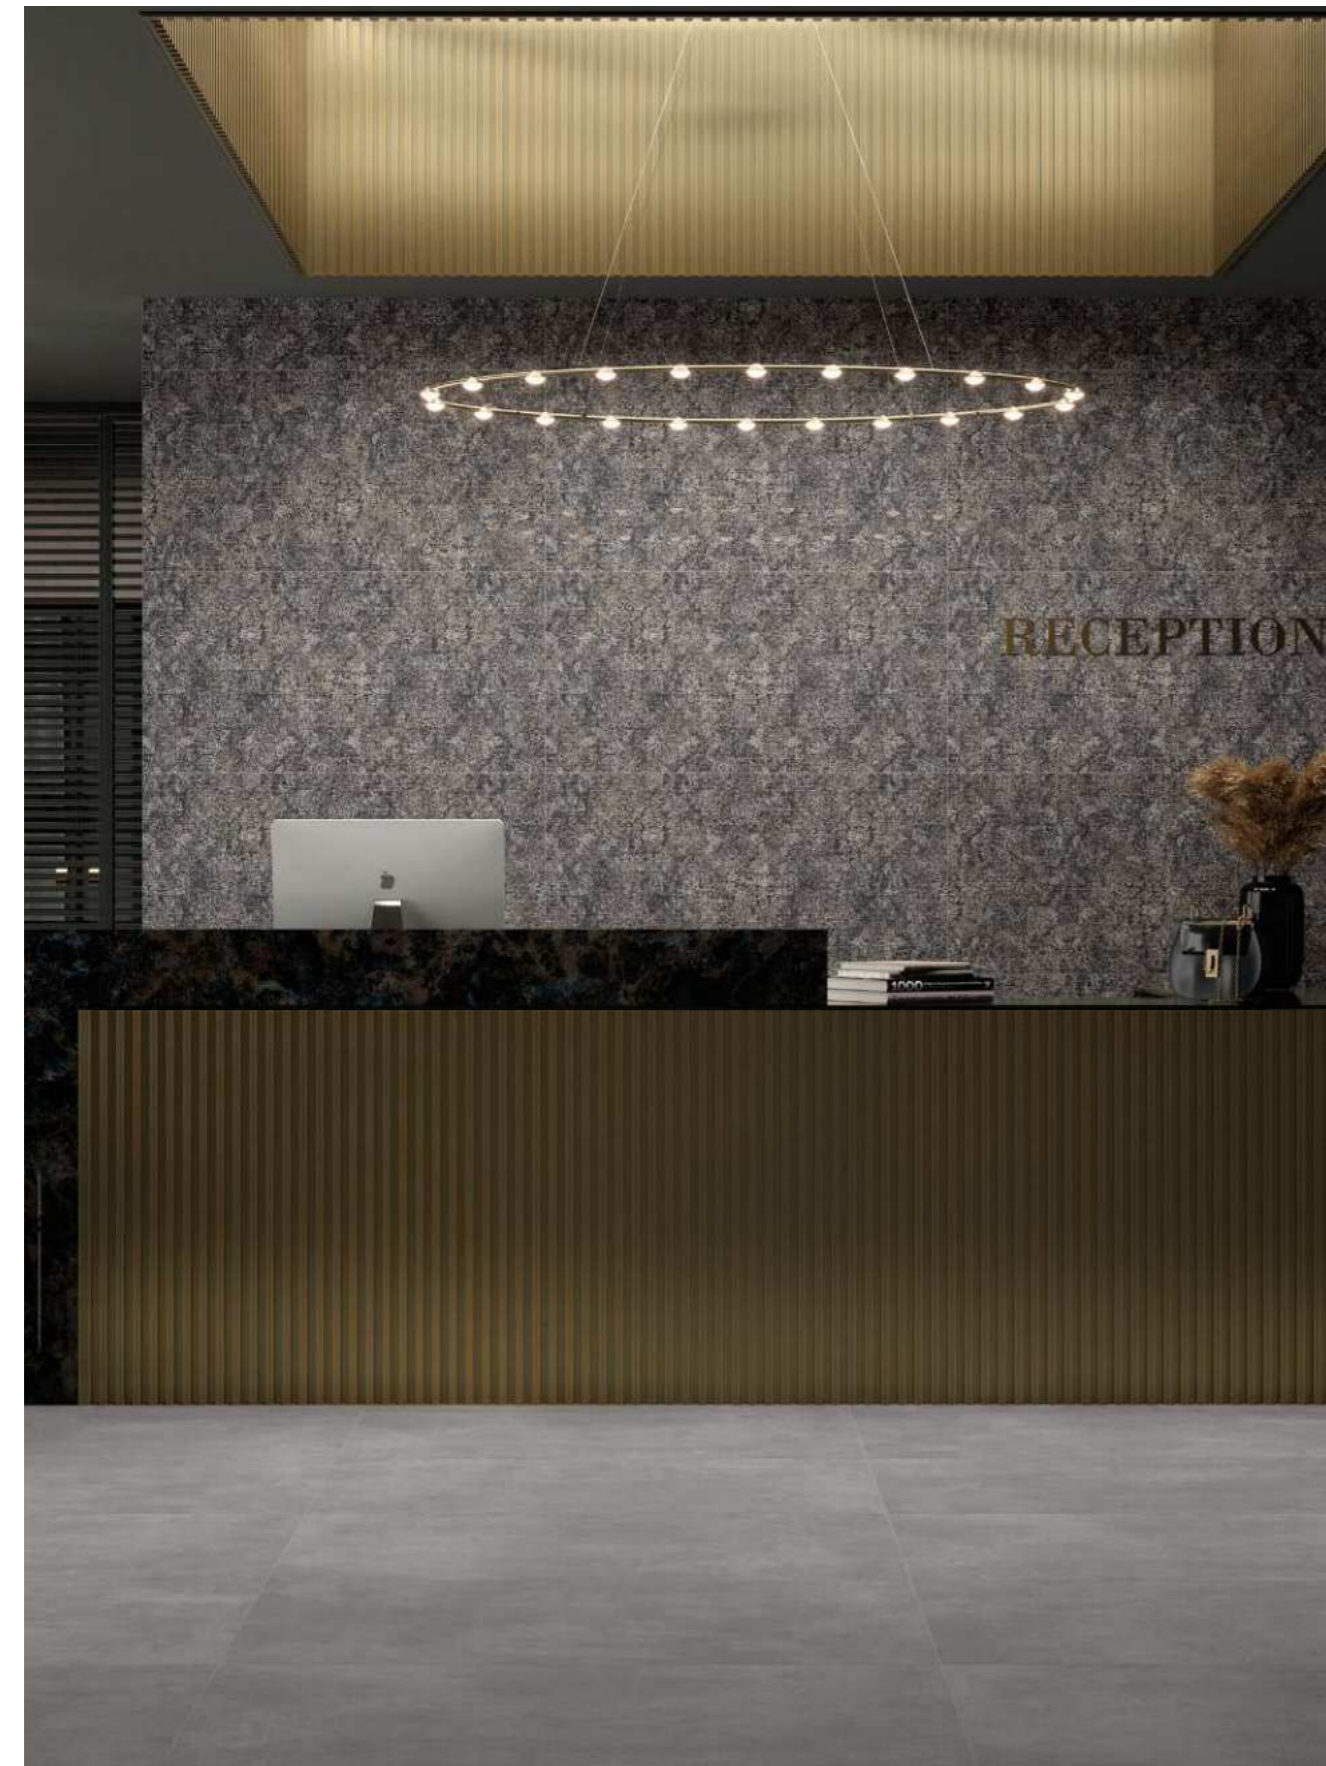

III Paint 6120
III Stadium 6120 Dark

60x120cm | 24"x47"