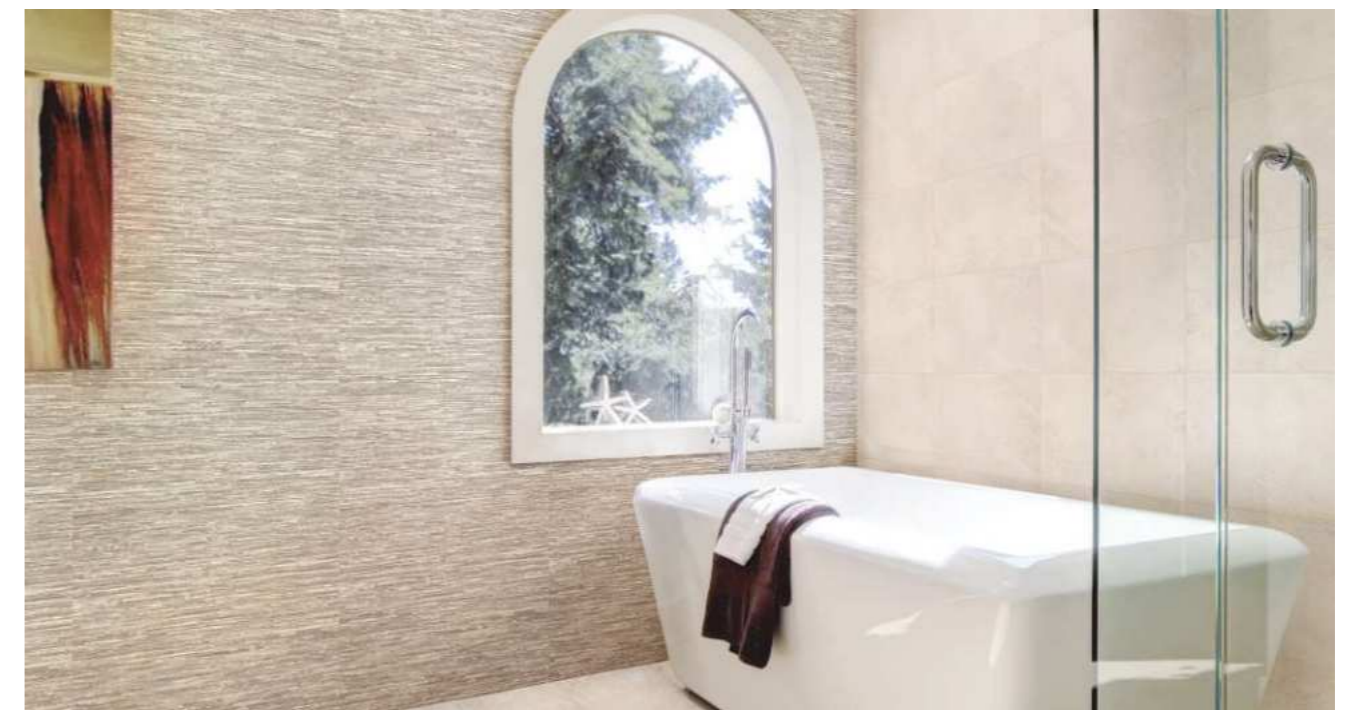

III Stick 365 Noce | Perseo 365 Beige

PACKING	SIZE cms.	PCS. box
Base	33,3x65	5
Rodapié Romo	8x33,3	12