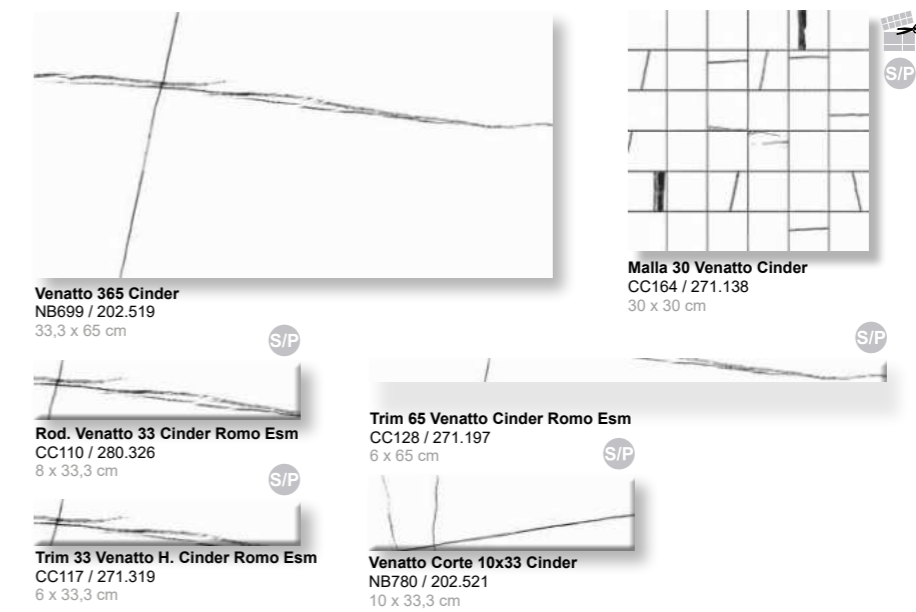

PACKING	SIZE cms.	PCS. box
Base	33,3x65	5
Corte	10x33,3	10
Malla	30x30	4
Trim 65	6x65	6
Trim 33	6x33,3	12