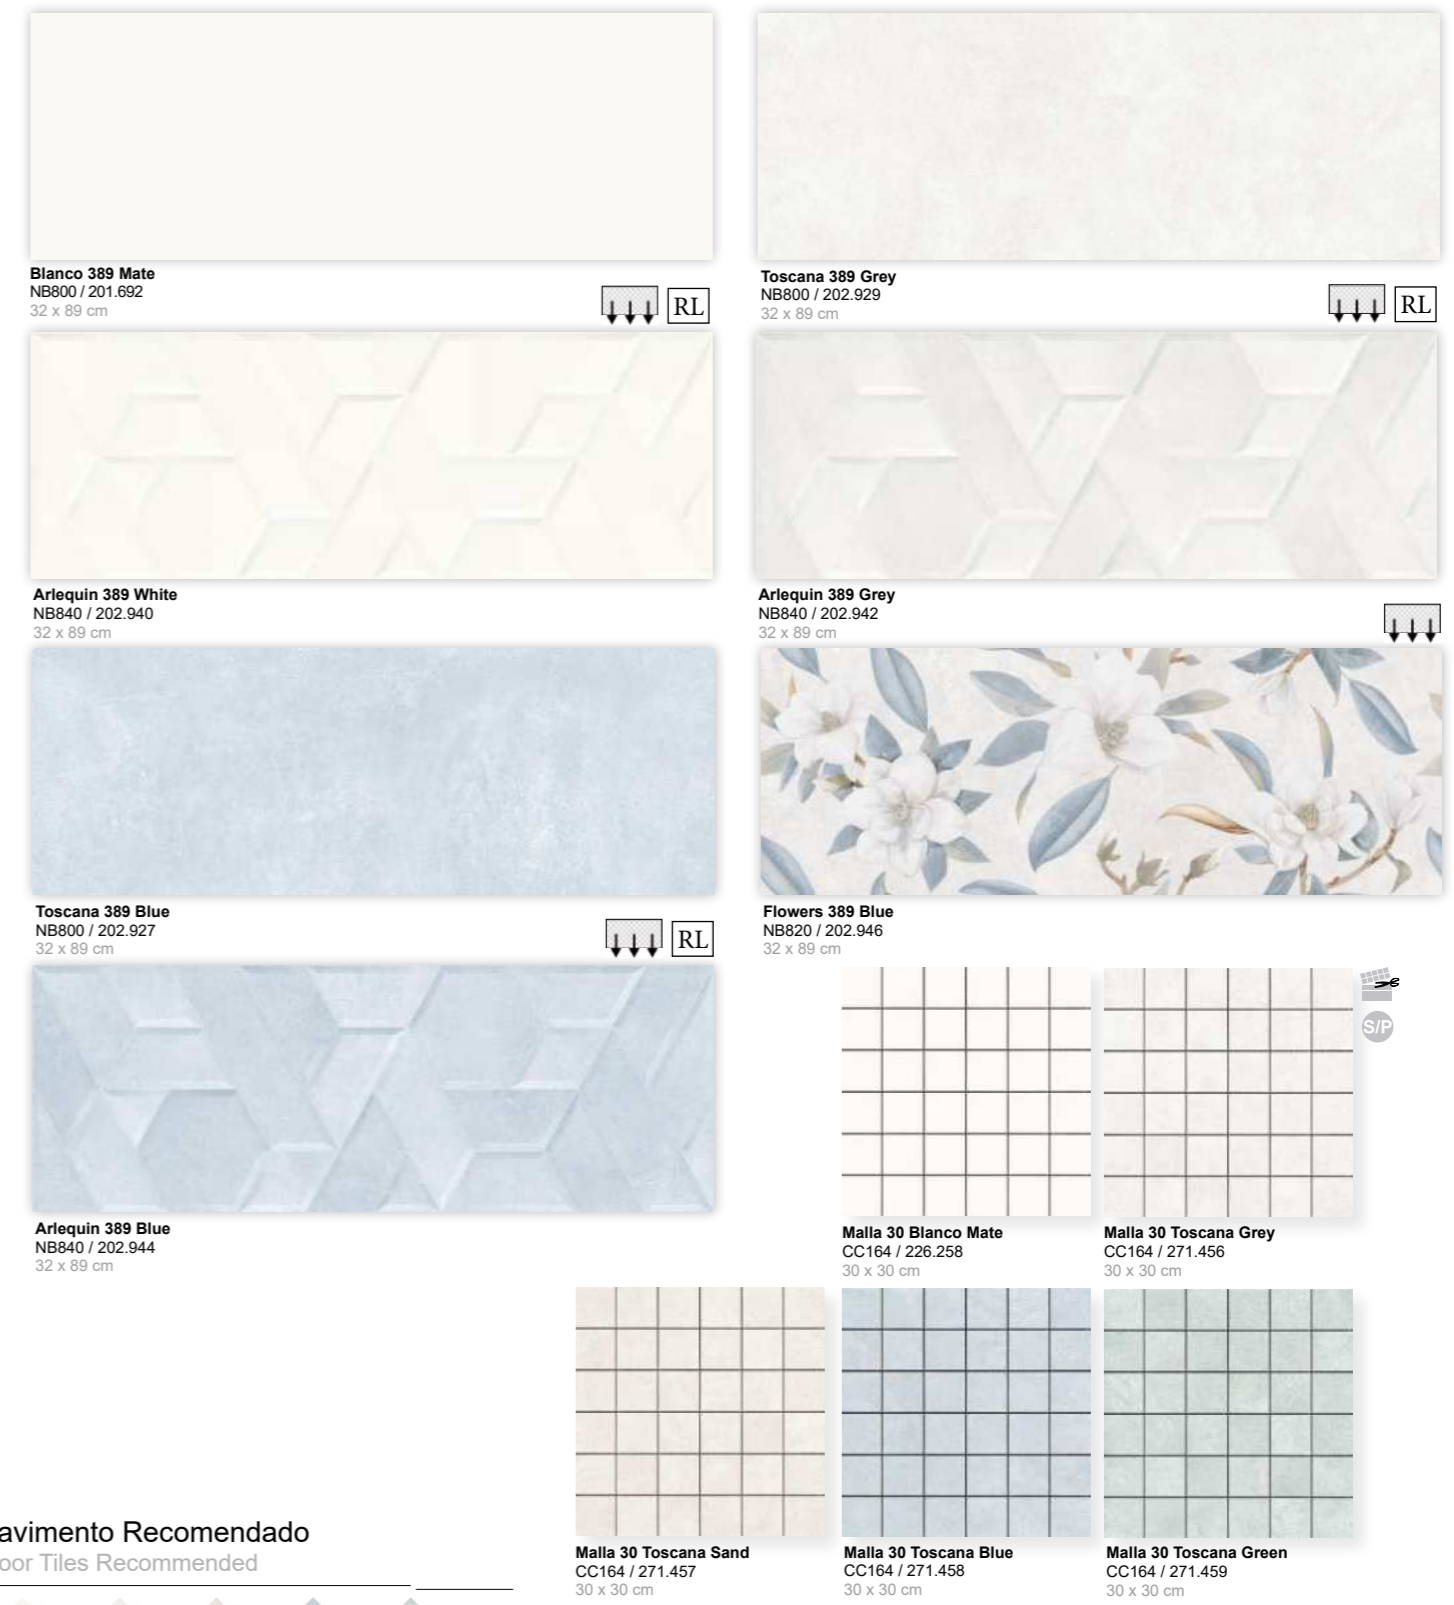

Pavimento Recomendado
Floor Tiles Recommended

PACKING	SIZE cms.	PCS. box
Base	32x89	4
Malla	30x30	4